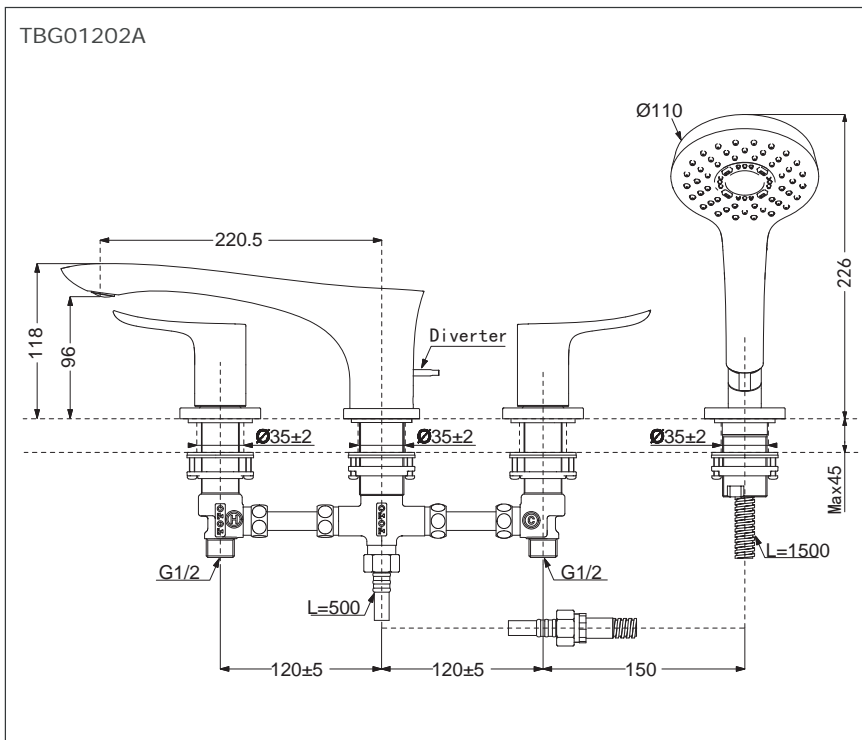

GO Series Bath & Shower Set (4-holes)

Features

- Design concept is gorgeous and organic
- Safety control with heat insulating handle.
- 1 mode function hand shower (Round Shape, Comfort Wave)

Specifications

Finish : Chrome

Water Pressure : 0.1 ~ 1.0 Mpa

Material : Brass (Faucet)
Plastic (Hand Shower)

Parts Description

- **TBG01202A**
Bath & Shower Set
(4-holes)

Please consult a TOTO representative for details

Flow Rate